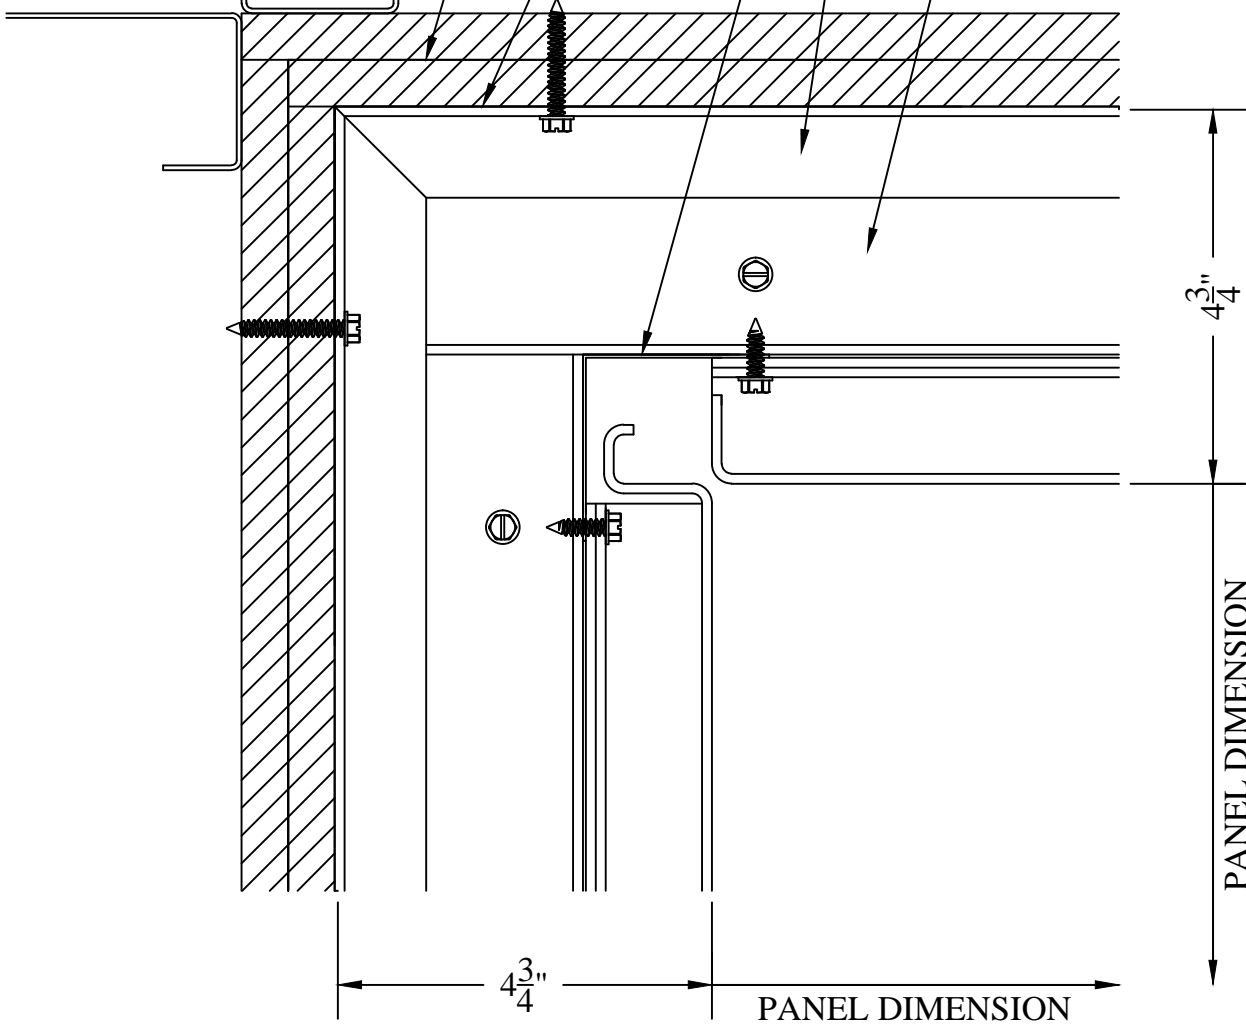

FRAMING  
BY OTHERS

$\frac{5}{8}$ " PLYWOOD  
BY OTHERS

WEATHER BARRIER  
BY OTHERS

ALUMINUM FLASHING  
VDRS-FLSH2.5X2.5

WALL MOUNTING ANGLE  
VDRS-WMA-120

PANEL MOUNTING ANGLE  
VDRS-PMA-120

Bunting Architectural Metals  
20 River Road  
Verona, PA 15147  
Tel. - 412-820-2200  
Fax - 412-820-4404  
www.buntingarchitecturalsmetals.com

DATE: OCTOBER 1, 2015

SYSTEM:

**VISION DRYSEAL RAINSCREEN**

DETAIL:

4/D - 90° INSIDE CORNER