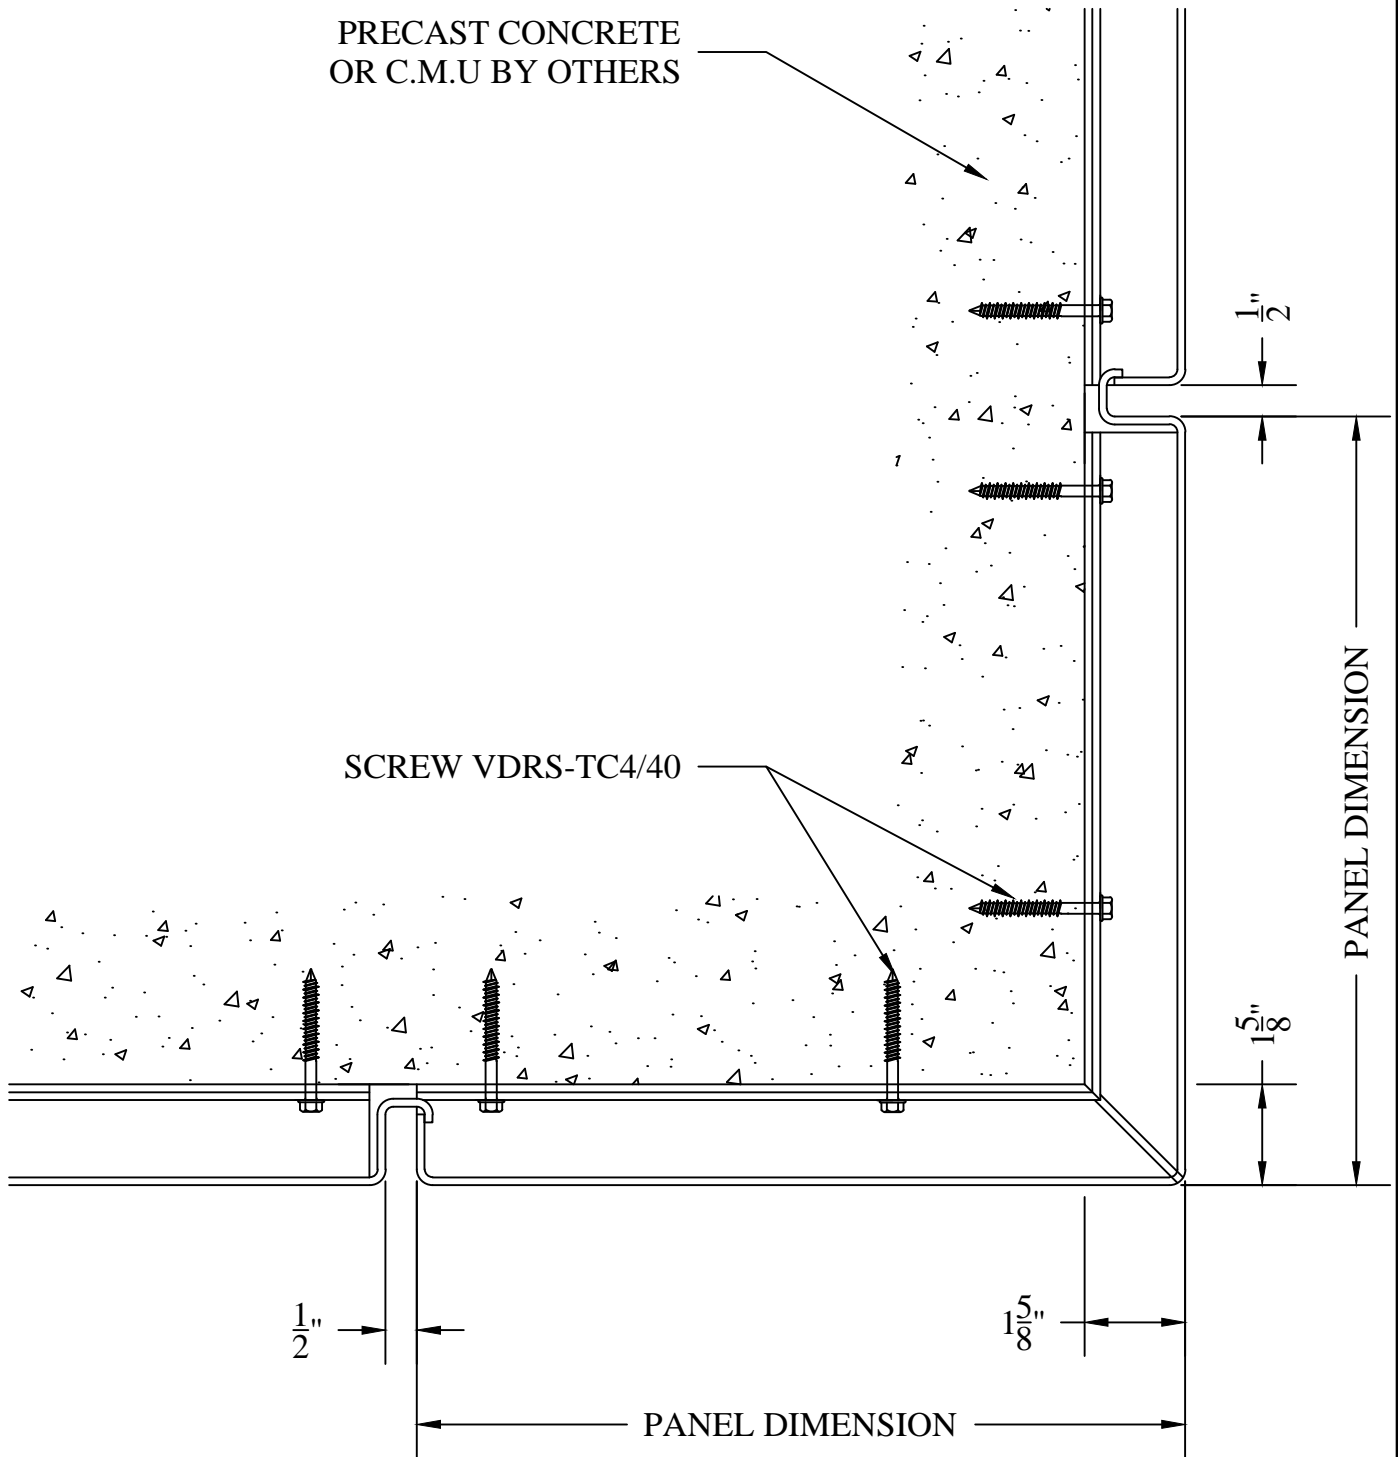

PRECAST CONCRETE
OR C.M.U BY OTHERS

Bunting Architectural Metals
20 River Road
Verona, PA 15147
Tel. - 412-820-2200
Fax - 412-820-4404
www.buntingarchitecturalmetals.com

DATE: OCTOBER 1, 2015

SYSTEM:

VISION DRYSEAL RAINSCREEN

DETAIL:

5/C - 90° OUTSIDE CORNER